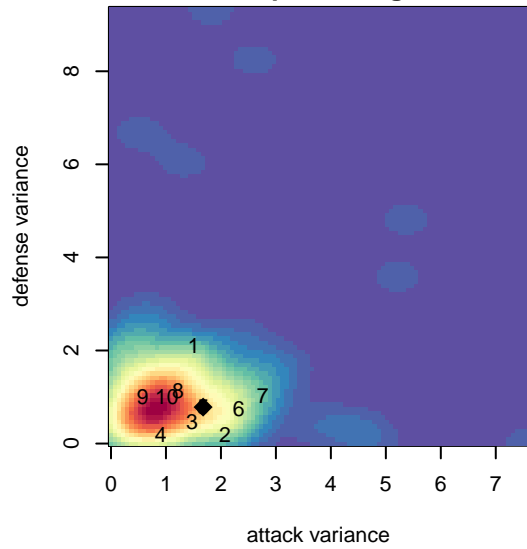

# Eastside Timbers Red G99

Eastside Timbers  
 Gresham, OR  
 G99 total strength=1869  
 attack=38.14 defense=43.36  
 spr league = PTT Win G99 Premier  
 notes= West Ham

alt names used:  
 EASTSIDE TIMBERS TIMBERS 99G (OR)  
 EastSide Timbers 99 Red  
 EST 99G Red

Venues played:  
 2017 Timbers Winter Showcase 1999 Showcas  
 2017 Portland Winter Showcase U19  
 2017 PTT Winter G99 Premier

**Eastside Timbers Red G99**  
 Dots are actual minus expected GF (blue circles) and GA (red triangles).  
 Blue line is smoothed change in attack strength. Red is smoothed change in defense strength.

**attack and defense variance (black dot)  
relative to other teams  
and top 10 in region**

**attack and defense rating  
relative to others at age  
and all opponents in last 13 months**

**Performance relative to 13 month average**