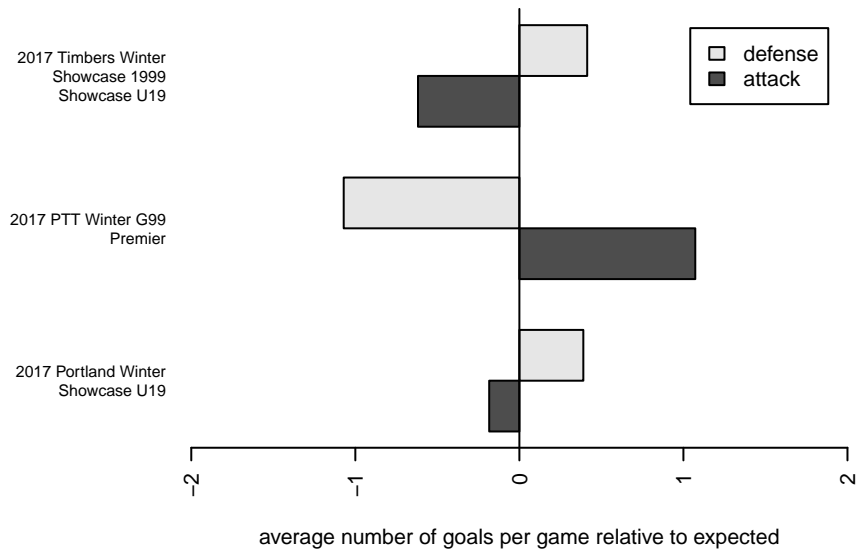

# Eastside Timbers Red G99

Eastside Timbers  
 Gresham, OR  
 G99 total strength=1869  
 attack=38.14 defense=43.36  
 spr league = PTT Win G99 Premier  
 notes= West Ham

alt names used:  
 EASTSIDE TIMBERS TIMBERS 99G (OR)  
 EastSide Timbers 99 Red  
 EST 99G Red

Venues played:  
 2017 Timbers Winter Showcase 1999 Showcas  
 2017 Portland Winter Showcase U19  
 2017 PTT Winter G99 Premier

**Eastside Timbers Red G99**  
 Dots are actual minus expected GF (blue circles) and GA (red triangles).  
 Blue line is smoothed change in attack strength. Red is smoothed change in defense strength.

**attack and defense variance (black dot)  
relative to other teams  
and top 10 in region**

**attack and defense rating  
relative to others at age  
and all opponents in last 13 months**

**Performance relative to 13 month average**