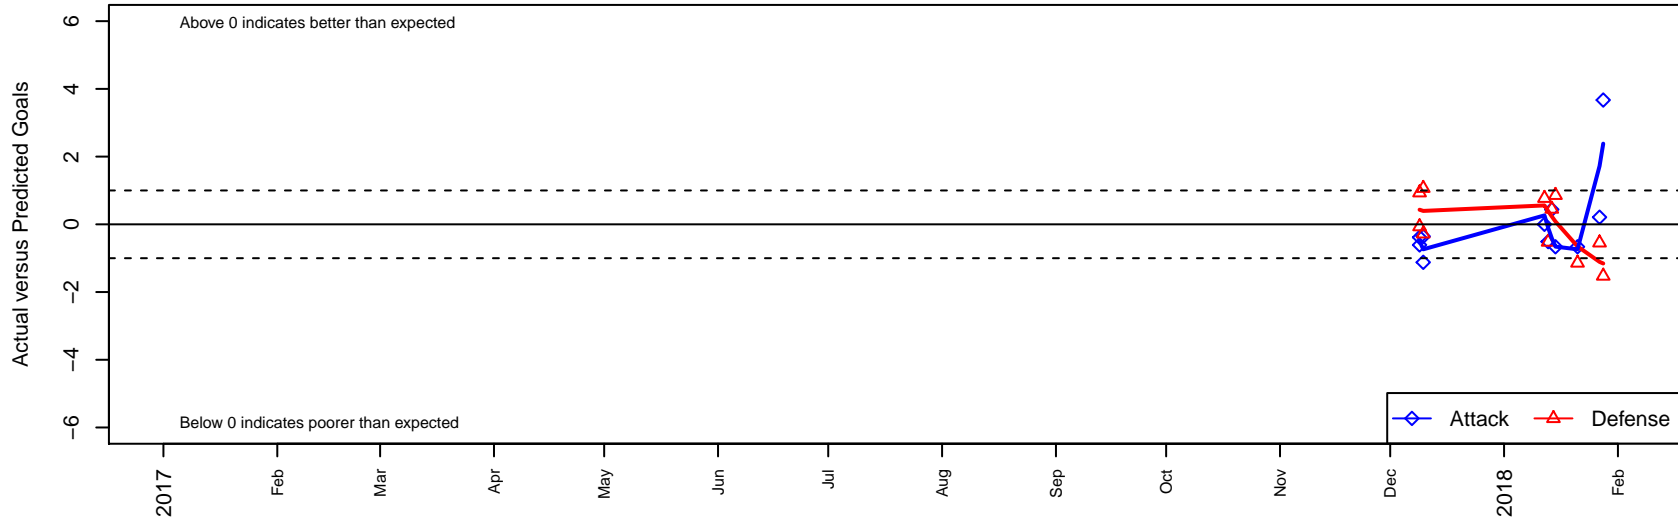

# Eastside Timbers Red G99

Eastside Timbers  
 Gresham, OR  
 G99 total strength=1869  
 attack=38.14 defense=43.36  
 spr league = PTT Win G99 Premier  
 notes= West Ham

alt names used:  
 EASTSIDE TIMBERS TIMBERS 99G (OR)  
 EastSide Timbers 99 Red  
 EST 99G Red

Venues played:  
 2017 Timbers Winter Showcase 1999 Showcas  
 2017 Portland Winter Showcase U19  
 2017 PTT Winter G99 Premier

**Eastside Timbers Red G99**  
 Dots are actual minus expected GF (blue circles) and GA (red triangles).  
 Blue line is smoothed change in attack strength. Red is smoothed change in defense strength.

**attack and defense variance (black dot)  
relative to other teams  
and top 10 in region**

**attack and defense rating  
relative to others at age  
and all opponents in last 13 months**

**Performance relative to 13 month average**